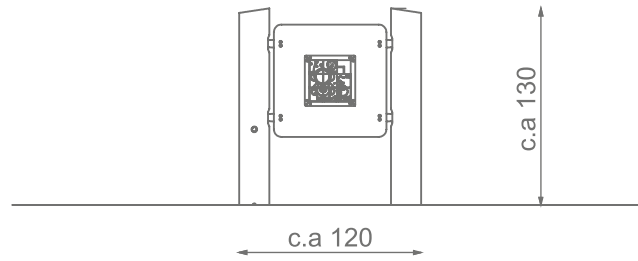

### Information about the product

Dimensions	ca. 120 x 20 cm
Safety zone	ca. 420 x 320cm
Safety zone area	ca. 11,5 m <sup>2</sup>
Overall height	ca. 130 cm
Free fall height	-
Amount of users	1
Product complies with EN 1176-1:2017-12	Yes
Availability of spare parts	Yes
Age range	1-12

### Functions

Socializing

Sensory  
Integration

Education panel

SCALE 1:50

**Materials**

Natural robinia wood

Elements:  
HDPE 15 mm