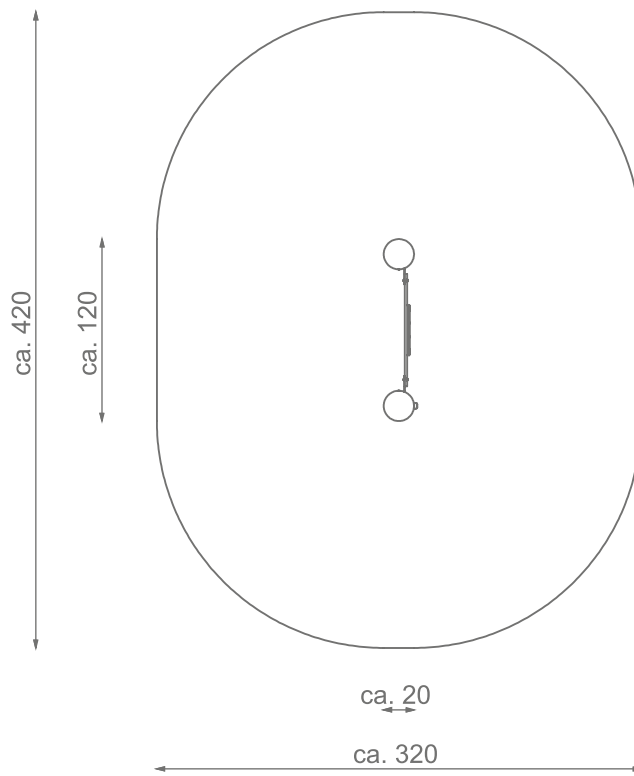

### Information about the product

Dimensions	ca. 120 x 20 cm
Safety zone	ca. 420 x 320cm
Safety zone area	ca. 11,5 m <sup>2</sup>
Overall height	ca. 130 cm
Free fall height	-
Amount of users	1
Product complies with EN 1176-1:2017-12	Yes
Availability of spare parts	Yes
Age range	1-12

### Functions

Socializing

Sensory  
Integration

Education panel

SCALE 1:50

**Materials**

Natural robinia wood

Elements:  
HDPE 15 mm